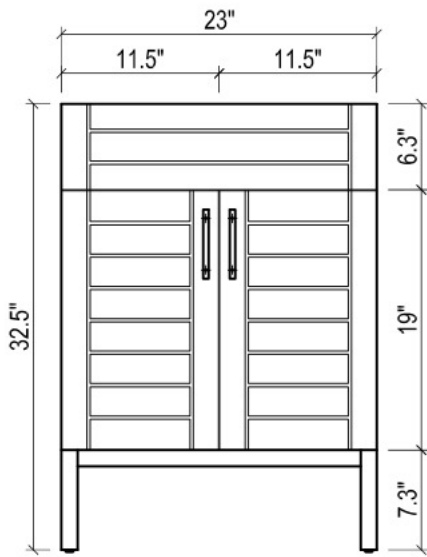

- WALL HUNG option is also available for this model.
Vanity height without legs is 25.3".
- Quality metal BLUM (or BLUM equivalent) soft-closing hinges and/or drawer hardware are included.

FRONT VIEW

SIDE VIEW

VENICE CERAMIC SINK

TOP VIEW

FRONT VIEW

METROPOLITAN FOR VILLA

- WALL HUNG option is also available for this model.
Vanity height without legs is 25.3".
- Quality metal BLUM (or BLUM equivalent) soft-closing hinges and/or drawer hardware are included.

FRONT VIEW

SIDE VIEW

TOP VIEW

SIDE VIEW

BACK VIEW