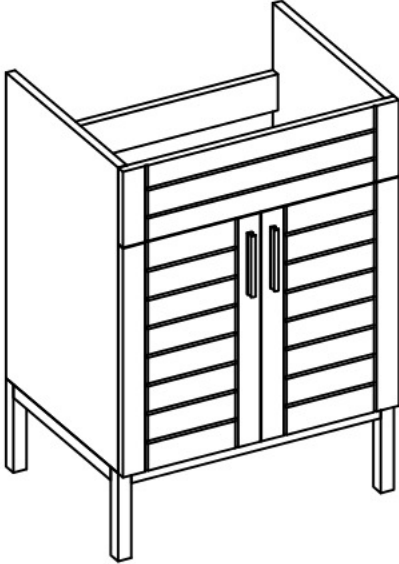

FRONT VIEW

SIDE VIEW

KIRA CERAMIC SINK

(available in 1 hole or 8" faucet drills)

TOP VIEW

SIDE VIEW

METROPOLITAN FOR TRIBECA

- WALL HUNG option is also available for this model.
Vanity height without legs is 25.3".
- Quality metal BLUM (or BLUM equivalent) soft-closing hinges and/or drawer hardware are included.

FRONT VIEW

SIDE VIEW

TRIBECA CERAMIC SINK

(available in 1 hole or 8" faucet drills)

TOP VIEW

FRONT VIEW

BACK VIEW

METROPOLITAN FOR VENICE

- WALL HUNG option is also available for this model.
Vanity height without legs is 25.3".
- Quality metal BLUM (or BLUM equivalent) soft-closing hinges and/or drawer hardware are included.

FRONT VIEW

SIDE VIEW