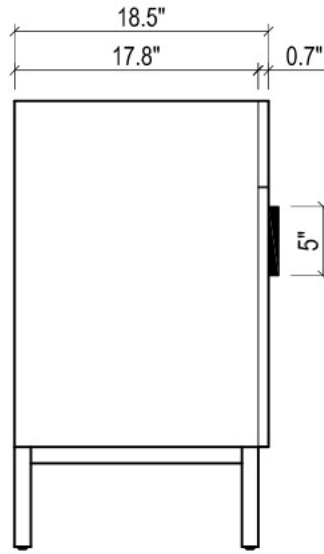

FRONT VIEW

SIDE VIEW

KIRA CERAMIC SINK

(available in 1 hole or 8" faucet drills)

TOP VIEW

SIDE VIEW

METROPOLITAN FOR TRIBECA

- WALL HUNG option is also available for this model.
Vanity height without legs is 25.3".
- Quality metal BLUM (or BLUM equivalent) soft-closing hinges and/or drawer hardware are included.

FRONT VIEW

SIDE VIEW

TRIBECA CERAMIC SINK

(available in 1 hole or 8" faucet drills)

TOP VIEW

FRONT VIEW

BACK VIEW

METROPOLITAN FOR VENICE

- WALL HUNG option is also available for this model.
Vanity height without legs is 25.3".
- Quality metal BLUM (or BLUM equivalent) soft-closing hinges and/or drawer hardware are included.

FRONT VIEW

SIDE VIEW

VENICE CERAMIC SINK

TOP VIEW

FRONT VIEW

METROPOLITAN FOR VILLA

- WALL HUNG option is also available for this model.
Vanity height without legs is 25.3".
- Quality metal BLUM (or BLUM equivalent) soft-closing hinges and/or drawer hardware are included.