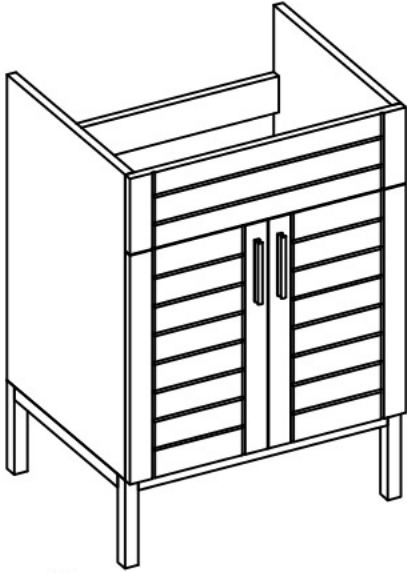

FRONT VIEW

SIDE VIEW

KIRA CERAMIC SINK

(available in 1 hole or 8" faucet drills)

TOP VIEW

SIDE VIEW

METROPOLITAN FOR TRIBECA

- WALL HUNG option is also available for this model.
Vanity height without legs is 25.3".
- Quality metal BLUM (or BLUM equivalent) soft-closing hinges and/or drawer hardware are included.

FRONT VIEW

SIDE VIEW

TRIBECA CERAMIC SINK

(available in 1 hole or 8" faucet drills)

TOP VIEW

FRONT VIEW

BACK VIEW

METROPOLITAN FOR VENICE

- WALL HUNG option is also available for this model.
Vanity height without legs is 25.3".
- Quality metal BLUM (or BLUM equivalent) soft-closing hinges and/or drawer hardware are included.

FRONT VIEW

SIDE VIEW