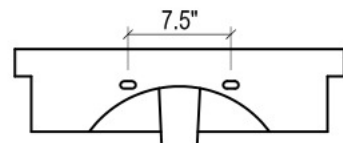

FRONT VIEW

SIDE VIEW

KIRA CERAMIC SINK

(available in 1 hole or 8" faucet drills)

TOP VIEW

SIDE VIEW

METROPOLITAN FOR TRIBECA

- WALL HUNG option is also available for this model.
Vanity height without legs is 25.3".
- Quality metal BLUM (or BLUM equivalent) soft-closing hinges and/or drawer hardware are included.

FRONT VIEW

SIDE VIEW

TRIBECA CERAMIC SINK

(available in 1 hole or 8" faucet drills)

TOP VIEW

FRONT VIEW

BACK VIEW

METROPOLITAN FOR VENICE

- WALL HUNG option is also available for this model.
Vanity height without legs is 25.3".
- Quality metal BLUM (or BLUM equivalent) soft-closing hinges and/or drawer hardware are included.

FRONT VIEW

SIDE VIEW

VENICE CERAMIC SINK

TOP VIEW

FRONT VIEW

METROPOLITAN FOR VILLA

- WALL HUNG option is also available for this model.
Vanity height without legs is 25.3".
- Quality metal BLUM (or BLUM equivalent) soft-closing hinges and/or drawer hardware are included.