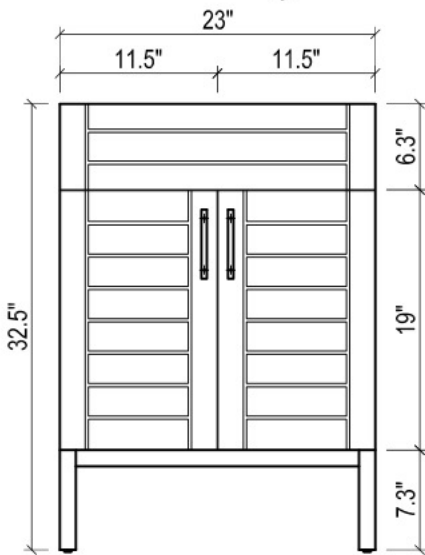

FRONT VIEW

SIDE VIEW

KIRA CERAMIC SINK

(available in 1 hole or 8" faucet drills)

TOP VIEW

SIDE VIEW

METROPOLITAN FOR TRIBECA

- WALL HUNG option is also available for this model.
Vanity height without legs is 25.3".
- Quality metal BLUM (or BLUM equivalent) soft-closing hinges and/or drawer hardware are included.

FRONT VIEW

SIDE VIEW

TRIBECA CERAMIC SINK

(available in 1 hole or 8" faucet drills)

TOP VIEW

FRONT VIEW

BACK VIEW

METROPOLITAN FOR VENICE

- WALL HUNG option is also available for this model.
Vanity height without legs is 25.3".
- Quality metal BLUM (or BLUM equivalent) soft-closing hinges and/or drawer hardware are included.

FRONT VIEW

SIDE VIEW

VENICE CERAMIC SINK

TOP VIEW

FRONT VIEW

METROPOLITAN FOR VILLA

- WALL HUNG option is also available for this model.
Vanity height without legs is 25.3".
- Quality metal BLUM (or BLUM equivalent) soft-closing hinges and/or drawer hardware are included.