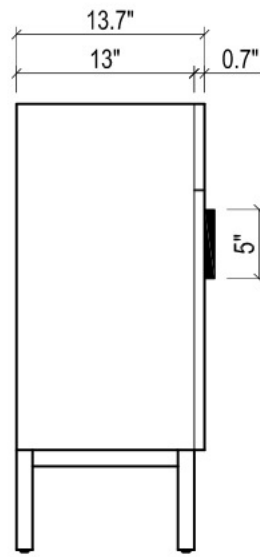

FRONT VIEW

SIDE VIEW

KIRA CERAMIC SINK

(available in 1 hole or 8" faucet drills)

TOP VIEW

SIDE VIEW

METROPOLITAN FOR TRIBECA

- WALL HUNG option is also available for this model.
Vanity height without legs is 25.3".
- Quality metal BLUM (or BLUM equivalent) soft-closing hinges and/or drawer hardware are included.

- WALL HUNG option is also available for this model.
Vanity height without legs is 25.3".
- Quality metal BLUM (or BLUM equivalent) soft-closing hinges and/or drawer hardware are included.

FRONT VIEW

SIDE VIEW

VENICE CERAMIC SINK

TOP VIEW

FRONT VIEW

METROPOLITAN FOR VILLA

- WALL HUNG option is also available for this model.
Vanity height without legs is 25.3".
- Quality metal BLUM (or BLUM equivalent) soft-closing hinges and/or drawer hardware are included.

FRONT VIEW

SIDE VIEW

TOP VIEW

SIDE VIEW

BACK VIEW