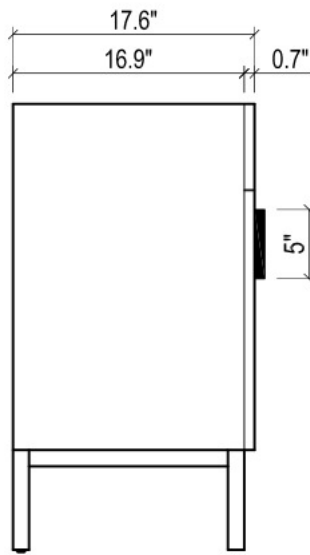

FRONT VIEW

SIDE VIEW

KIRA CERAMIC SINK

(available in 1 hole or 8" faucet drills)

TOP VIEW

SIDE VIEW

METROPOLITAN FOR TRIBECA

- WALL HUNG option is also available for this model.
Vanity height without legs is 25.3".
- Quality metal BLUM (or BLUM equivalent) soft-closing hinges and/or drawer hardware are included.

FRONT VIEW

SIDE VIEW

TRIBECA CERAMIC SINK

(available in 1 hole or 8" faucet drills)

TOP VIEW

FRONT VIEW

BACK VIEW

METROPOLITAN FOR VENICE

- WALL HUNG option is also available for this model.
Vanity height without legs is 25.3".
- Quality metal BLUM (or BLUM equivalent) soft-closing hinges and/or drawer hardware are included.

FRONT VIEW

SIDE VIEW

VENICE CERAMIC SINK

TOP VIEW

FRONT VIEW

METROPOLITAN FOR VILLA

- WALL HUNG option is also available for this model.
Vanity height without legs is 25.3".
- Quality metal BLUM (or BLUM equivalent) soft-closing hinges and/or drawer hardware are included.