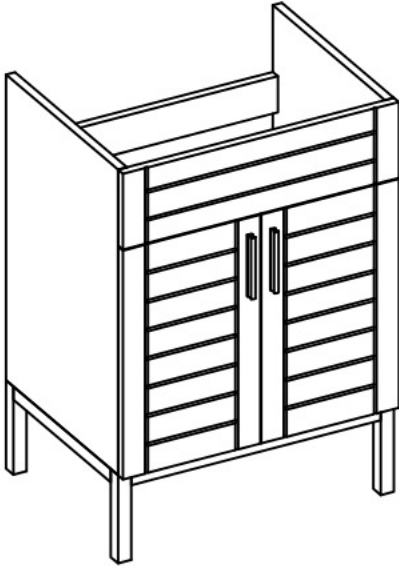

METROPOLITAN FOR KIRA

- WALL HUNG option is also available for this model.
Vanity height without legs is 25.3".
- Quality metal BLUM (or BLUM equivalent) soft-closing hinges and/or drawer hardware are included.

FRONT VIEW

SIDE VIEW

KIRA CERAMIC SINK

(available in 1 hole or 8" faucet drills)

TOP VIEW

SIDE VIEW

METROPOLITAN FOR TRIBECA

- WALL HUNG option is also available for this model.
Vanity height without legs is 25.3".
- Quality metal BLUM (or BLUM equivalent) soft-closing hinges and/or drawer hardware are included.

FRONT VIEW

SIDE VIEW

TRIBECA CERAMIC SINK

(available in 1 hole or 8" faucet drills)

TOP VIEW

FRONT VIEW

BACK VIEW

METROPOLITAN FOR VENICE

- WALL HUNG option is also available for this model.
Vanity height without legs is 25.3".
- Quality metal BLUM (or BLUM equivalent) soft-closing hinges and/or drawer hardware are included.

FRONT VIEW

SIDE VIEW