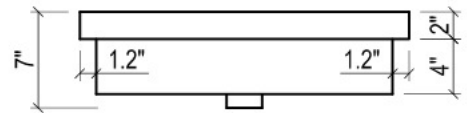

FRONT VIEW

SIDE VIEW

TRIBECA CERAMIC SINK

(available in 1 hole or 8" faucet drills)

TOP VIEW

FRONT VIEW

BACK VIEW

METROPOLITAN FOR VENICE

- WALL HUNG option is also available for this model.
Vanity height without legs is 25.3".
- Quality metal BLUM (or BLUM equivalent) soft-closing hinges and/or drawer hardware are included.

FRONT VIEW

SIDE VIEW