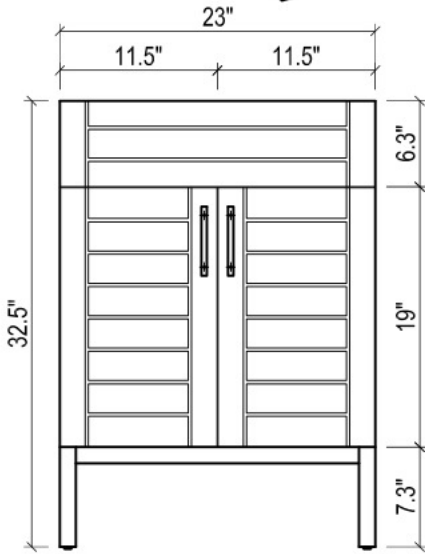

FRONT VIEW

SIDE VIEW

KIRA CERAMIC SINK

(available in 1 hole or 8" faucet drills)

TOP VIEW

SIDE VIEW

METROPOLITAN FOR TRIBECA

- WALL HUNG option is also available for this model.
Vanity height without legs is 25.3".
- Quality metal BLUM (or BLUM equivalent) soft-closing hinges and/or drawer hardware are included.

FRONT VIEW

SIDE VIEW

TRIBECA CERAMIC SINK

(available in 1 hole or 8" faucet drills)

TOP VIEW

FRONT VIEW

BACK VIEW

METROPOLITAN FOR VENICE

- WALL HUNG option is also available for this model.
Vanity height without legs is 25.3".
- Quality metal BLUM (or BLUM equivalent) soft-closing hinges and/or drawer hardware are included.

FRONT VIEW

SIDE VIEW

VENICE CERAMIC SINK

TOP VIEW

FRONT VIEW

METROPOLITAN FOR VILLA

- WALL HUNG option is also available for this model.
Vanity height without legs is 25.3".
- Quality metal BLUM (or BLUM equivalent) soft-closing hinges and/or drawer hardware are included.