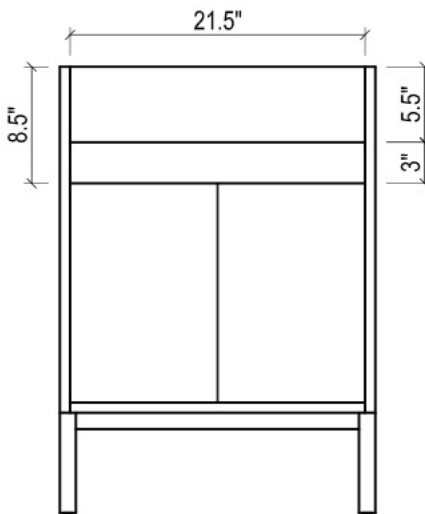

FRONT VIEW

SIDE VIEW

KIRA CERAMIC SINK

(available in 1 hole or 8" faucet drills)

TOP VIEW

SIDE VIEW

METROPOLITAN FOR TRIBECA

- WALL HUNG option is also available for this model.
Vanity height without legs is 25.3".
- Quality metal BLUM (or BLUM equivalent) soft-closing hinges and/or drawer hardware are included.

FRONT VIEW

SIDE VIEW

TRIBECA CERAMIC SINK

(available in 1 hole or 8" faucet drills)

TOP VIEW

FRONT VIEW

BACK VIEW

METROPOLITAN FOR VENICE

- WALL HUNG option is also available for this model.
Vanity height without legs is 25.3".
- Quality metal BLUM (or BLUM equivalent) soft-closing hinges and/or drawer hardware are included.

FRONT VIEW

SIDE VIEW

VENICE CERAMIC SINK

TOP VIEW

FRONT VIEW

METROPOLITAN FOR VILLA

- WALL HUNG option is also available for this model.
Vanity height without legs is 25.3".
- Quality metal BLUM (or BLUM equivalent) soft-closing hinges and/or drawer hardware are included.