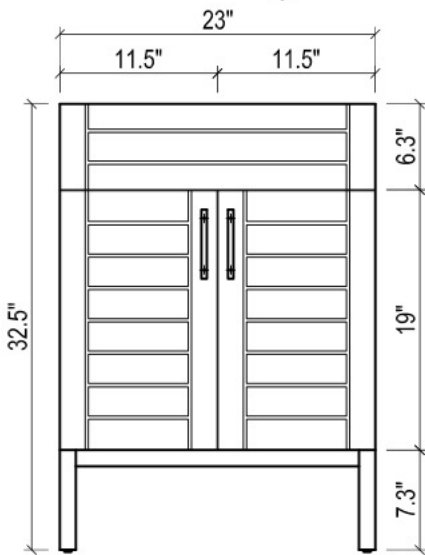

METROPOLITAN FOR KIRA

- WALL HUNG option is also available for this model.
Vanity height without legs is 25.3".
- Quality metal BLUM (or BLUM equivalent) soft-closing hinges and/or drawer hardware are included.

FRONT VIEW

SIDE VIEW

KIRA CERAMIC SINK

(available in 1 hole or 8" faucet drills)

TOP VIEW

SIDE VIEW

METROPOLITAN FOR TRIBECA

- WALL HUNG option is also available for this model.
Vanity height without legs is 25.3".
- Quality metal BLUM (or BLUM equivalent) soft-closing hinges and/or drawer hardware are included.

FRONT VIEW

SIDE VIEW

TRIBECA CERAMIC SINK

(available in 1 hole or 8" faucet drills)

TOP VIEW

FRONT VIEW

BACK VIEW

METROPOLITAN FOR VENICE

- WALL HUNG option is also available for this model.
Vanity height without legs is 25.3".
- Quality metal BLUM (or BLUM equivalent) soft-closing hinges and/or drawer hardware are included.

FRONT VIEW

SIDE VIEW