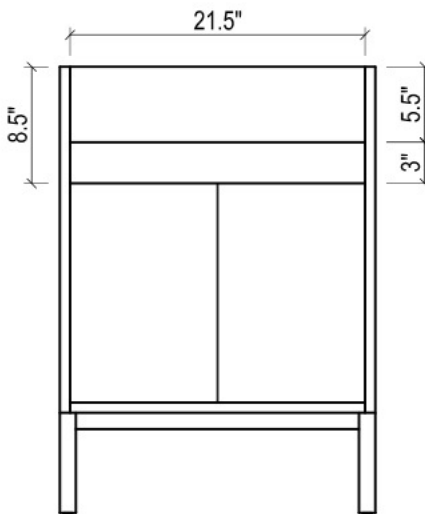

FRONT VIEW

SIDE VIEW

KIRA CERAMIC SINK

(available in 1 hole or 8" faucet drills)

TOP VIEW

SIDE VIEW

METROPOLITAN FOR TRIBECA

- WALL HUNG option is also available for this model.
Vanity height without legs is 25.3".
- Quality metal BLUM (or BLUM equivalent) soft-closing hinges and/or drawer hardware are included.

FRONT VIEW

SIDE VIEW

TRIBECA CERAMIC SINK

(available in 1 hole or 8" faucet drills)

TOP VIEW

FRONT VIEW

BACK VIEW

METROPOLITAN FOR VENICE

- WALL HUNG option is also available for this model.
Vanity height without legs is 25.3".
- Quality metal BLUM (or BLUM equivalent) soft-closing hinges and/or drawer hardware are included.

FRONT VIEW

SIDE VIEW

VENICE CERAMIC SINK

TOP VIEW

FRONT VIEW

METROPOLITAN FOR VILLA

- WALL HUNG option is also available for this model.
Vanity height without legs is 25.3".
- Quality metal BLUM (or BLUM equivalent) soft-closing hinges and/or drawer hardware are included.