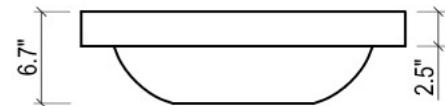

FRONT VIEW

SIDE VIEW

TRIBECA CERAMIC SINK

(available in 1 hole or 8" faucet drills)

TOP VIEW

FRONT VIEW

BACK VIEW

METROPOLITAN FOR VENICE

- WALL HUNG option is also available for this model.
Vanity height without legs is 25.3".
- Quality metal BLUM (or BLUM equivalent) soft-closing hinges and/or drawer hardware are included.

FRONT VIEW

SIDE VIEW

VENICE CERAMIC SINK

TOP VIEW

FRONT VIEW

METROPOLITAN FOR VILLA

- WALL HUNG option is also available for this model.
Vanity height without legs is 25.3".
- Quality metal BLUM (or BLUM equivalent) soft-closing hinges and/or drawer hardware are included.