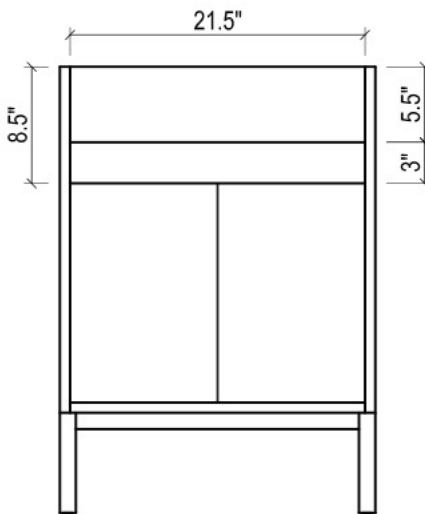

METROPOLITAN FOR KIRA

- WALL HUNG option is also available for this model.
Vanity height without legs is 25.3".
- Quality metal BLUM (or BLUM equivalent) soft-closing hinges and/or drawer hardware are included.

FRONT VIEW

SIDE VIEW

KIRA CERAMIC SINK

(available in 1 hole or 8" faucet drills)

TOP VIEW

SIDE VIEW

METROPOLITAN FOR TRIBECA

- WALL HUNG option is also available for this model.
Vanity height without legs is 25.3".
- Quality metal BLUM (or BLUM equivalent) soft-closing hinges and/or drawer hardware are included.

- WALL HUNG option is also available for this model.
Vanity height without legs is 25.3".
- Quality metal BLUM (or BLUM equivalent) soft-closing hinges and/or drawer hardware are included.

FRONT VIEW

SIDE VIEW

VENICE CERAMIC SINK

TOP VIEW

FRONT VIEW

METROPOLITAN FOR VILLA

- WALL HUNG option is also available for this model.
Vanity height without legs is 25.3".
- Quality metal BLUM (or BLUM equivalent) soft-closing hinges and/or drawer hardware are included.