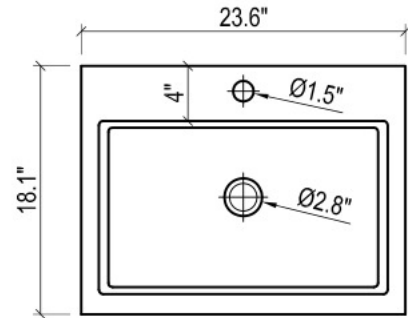

FRONT VIEW

SIDE VIEW

KIRA CERAMIC SINK

(available in 1 hole or 8" faucet drills)

TOP VIEW

SIDE VIEW

METROPOLITAN FOR TRIBECA

- WALL HUNG option is also available for this model.
Vanity height without legs is 25.3".
- Quality metal BLUM (or BLUM equivalent) soft-closing hinges and/or drawer hardware are included.

- WALL HUNG option is also available for this model.
Vanity height without legs is 25.3".
- Quality metal BLUM (or BLUM equivalent) soft-closing hinges and/or drawer hardware are included.

FRONT VIEW

SIDE VIEW

VENICE CERAMIC SINK

TOP VIEW

FRONT VIEW

METROPOLITAN FOR VILLA

- WALL HUNG option is also available for this model.
Vanity height without legs is 25.3".
- Quality metal BLUM (or BLUM equivalent) soft-closing hinges and/or drawer hardware are included.

FRONT VIEW

SIDE VIEW

TOP VIEW

SIDE VIEW

BACK VIEW