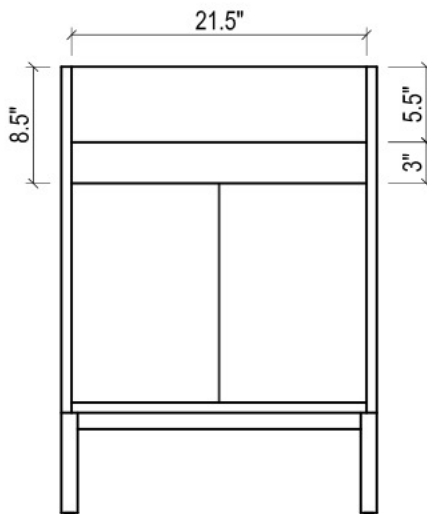

FRONT VIEW

SIDE VIEW

KIRA CERAMIC SINK

(available in 1 hole or 8" faucet drills)

TOP VIEW

SIDE VIEW

METROPOLITAN FOR TRIBECA

- WALL HUNG option is also available for this model.
Vanity height without legs is 25.3".
- Quality metal BLUM (or BLUM equivalent) soft-closing hinges and/or drawer hardware are included.

- WALL HUNG option is also available for this model.
Vanity height without legs is 25.3".
- Quality metal BLUM (or BLUM equivalent) soft-closing hinges and/or drawer hardware are included.

FRONT VIEW

SIDE VIEW

VENICE CERAMIC SINK

TOP VIEW

FRONT VIEW

METROPOLITAN FOR VILLA

- WALL HUNG option is also available for this model.
Vanity height without legs is 25.3".
- Quality metal BLUM (or BLUM equivalent) soft-closing hinges and/or drawer hardware are included.

FRONT VIEW

SIDE VIEW

TOP VIEW

SIDE VIEW

BACK VIEW