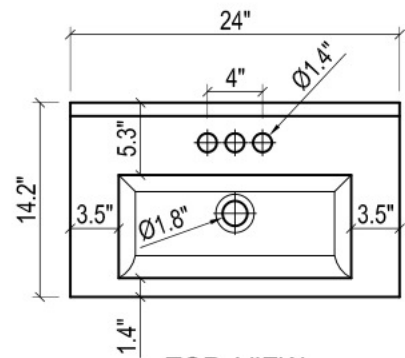

- WALL HUNG option is also available for this model.
Vanity height without legs is 25.3".
- Quality metal BLUM (or BLUM equivalent) soft-closing hinges and/or drawer hardware are included.

FRONT VIEW

SIDE VIEW

VENICE CERAMIC SINK

TOP VIEW

FRONT VIEW

METROPOLITAN FOR VILLA

- WALL HUNG option is also available for this model.
Vanity height without legs is 25.3".
- Quality metal BLUM (or BLUM equivalent) soft-closing hinges and/or drawer hardware are included.

FRONT VIEW

SIDE VIEW

TOP VIEW

SIDE VIEW

BACK VIEW