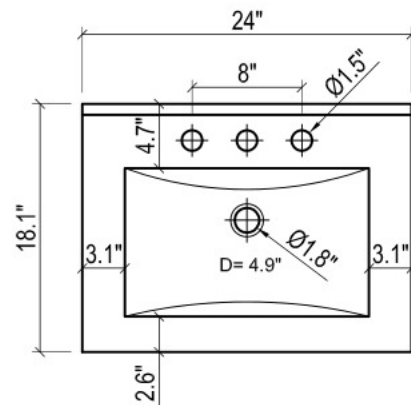

FRONT VIEW

SIDE VIEW

KIRA CERAMIC SINK

(available in 1 hole or 8" faucet drills)

TOP VIEW

SIDE VIEW

METROPOLITAN FOR TRIBECA

- WALL HUNG option is also available for this model.
Vanity height without legs is 25.3".
- Quality metal BLUM (or BLUM equivalent) soft-closing hinges and/or drawer hardware are included.

FRONT VIEW

SIDE VIEW

TRIBECA CERAMIC SINK

(available in 1 hole or 8" faucet drills)

TOP VIEW

FRONT VIEW

BACK VIEW

METROPOLITAN FOR VENICE

- WALL HUNG option is also available for this model.
Vanity height without legs is 25.3".
- Quality metal BLUM (or BLUM equivalent) soft-closing hinges and/or drawer hardware are included.

FRONT VIEW

SIDE VIEW

VENICE CERAMIC SINK

TOP VIEW

FRONT VIEW

METROPOLITAN FOR VILLA

- WALL HUNG option is also available for this model.
Vanity height without legs is 25.3".
- Quality metal BLUM (or BLUM equivalent) soft-closing hinges and/or drawer hardware are included.