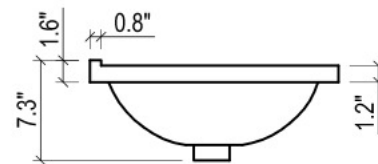

FRONT VIEW

SIDE VIEW

KIRA CERAMIC SINK

(available in 1 hole or 8" faucet drills)

TOP VIEW

SIDE VIEW

METROPOLITAN FOR TRIBECA

- WALL HUNG option is also available for this model.
Vanity height without legs is 25.3".
- Quality metal BLUM (or BLUM equivalent) soft-closing hinges and/or drawer hardware are included.

FRONT VIEW

SIDE VIEW

TRIBECA CERAMIC SINK

(available in 1 hole or 8" faucet drills)

TOP VIEW

FRONT VIEW

BACK VIEW

METROPOLITAN FOR VENICE

- WALL HUNG option is also available for this model.
Vanity height without legs is 25.3".
- Quality metal BLUM (or BLUM equivalent) soft-closing hinges and/or drawer hardware are included.

FRONT VIEW

SIDE VIEW

VENICE CERAMIC SINK

TOP VIEW

FRONT VIEW

METROPOLITAN FOR VILLA

- WALL HUNG option is also available for this model.
Vanity height without legs is 25.3".
- Quality metal BLUM (or BLUM equivalent) soft-closing hinges and/or drawer hardware are included.