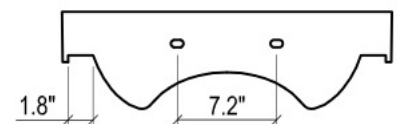

- WALL HUNG option is also available for this model.
Vanity height without legs is 25.3".
- Quality metal BLUM (or BLUM equivalent) soft-closing hinges and/or drawer hardware are included.

FRONT VIEW

SIDE VIEW

VENICE CERAMIC SINK

TOP VIEW

FRONT VIEW

METROPOLITAN FOR VILLA

- WALL HUNG option is also available for this model.
Vanity height without legs is 25.3".
- Quality metal BLUM (or BLUM equivalent) soft-closing hinges and/or drawer hardware are included.

FRONT VIEW

SIDE VIEW

TOP VIEW

SIDE VIEW

BACK VIEW