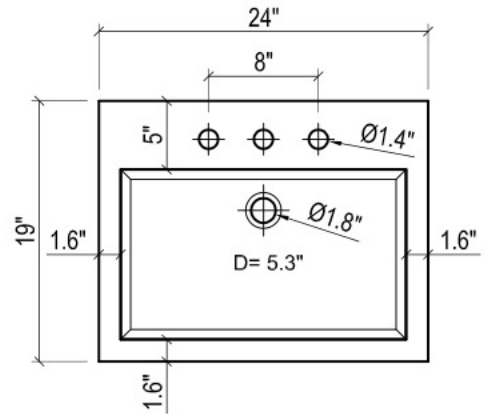

FRONT VIEW

SIDE VIEW

KIRA CERAMIC SINK

(available in 1 hole or 8" faucet drills)

TOP VIEW

SIDE VIEW

METROPOLITAN FOR TRIBECA

- WALL HUNG option is also available for this model.
Vanity height without legs is 25.3".
- Quality metal BLUM (or BLUM equivalent) soft-closing hinges and/or drawer hardware are included.

FRONT VIEW

SIDE VIEW

TRIBECA CERAMIC SINK

(available in 1 hole or 8" faucet drills)

TOP VIEW

FRONT VIEW

BACK VIEW

METROPOLITAN FOR VENICE

- WALL HUNG option is also available for this model.
Vanity height without legs is 25.3".
- Quality metal BLUM (or BLUM equivalent) soft-closing hinges and/or drawer hardware are included.

FRONT VIEW

SIDE VIEW

VENICE CERAMIC SINK

TOP VIEW

FRONT VIEW

METROPOLITAN FOR VILLA

- WALL HUNG option is also available for this model.
Vanity height without legs is 25.3".
- Quality metal BLUM (or BLUM equivalent) soft-closing hinges and/or drawer hardware are included.