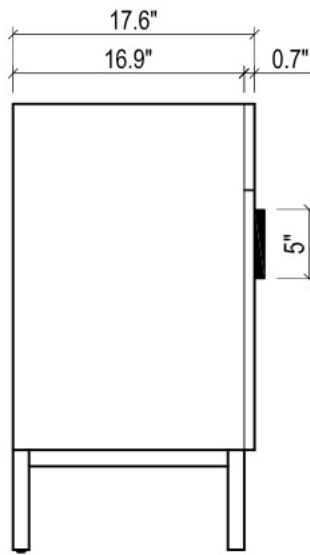

METROPOLITAN FOR KIRA

- WALL HUNG option is also available for this model.
Vanity height without legs is 25.3".
- Quality metal BLUM (or BLUM equivalent) soft-closing hinges and/or drawer hardware are included.

FRONT VIEW

SIDE VIEW

KIRA CERAMIC SINK

(available in 1 hole or 8" faucet drills)

TOP VIEW

SIDE VIEW

METROPOLITAN FOR TRIBECA

- WALL HUNG option is also available for this model.
Vanity height without legs is 25.3".
- Quality metal BLUM (or BLUM equivalent) soft-closing hinges and/or drawer hardware are included.

FRONT VIEW

SIDE VIEW

TRIBECA CERAMIC SINK

(available in 1 hole or 8" faucet drills)

TOP VIEW

FRONT VIEW

BACK VIEW

METROPOLITAN FOR VENICE

- WALL HUNG option is also available for this model.
Vanity height without legs is 25.3".
- Quality metal BLUM (or BLUM equivalent) soft-closing hinges and/or drawer hardware are included.

FRONT VIEW

SIDE VIEW